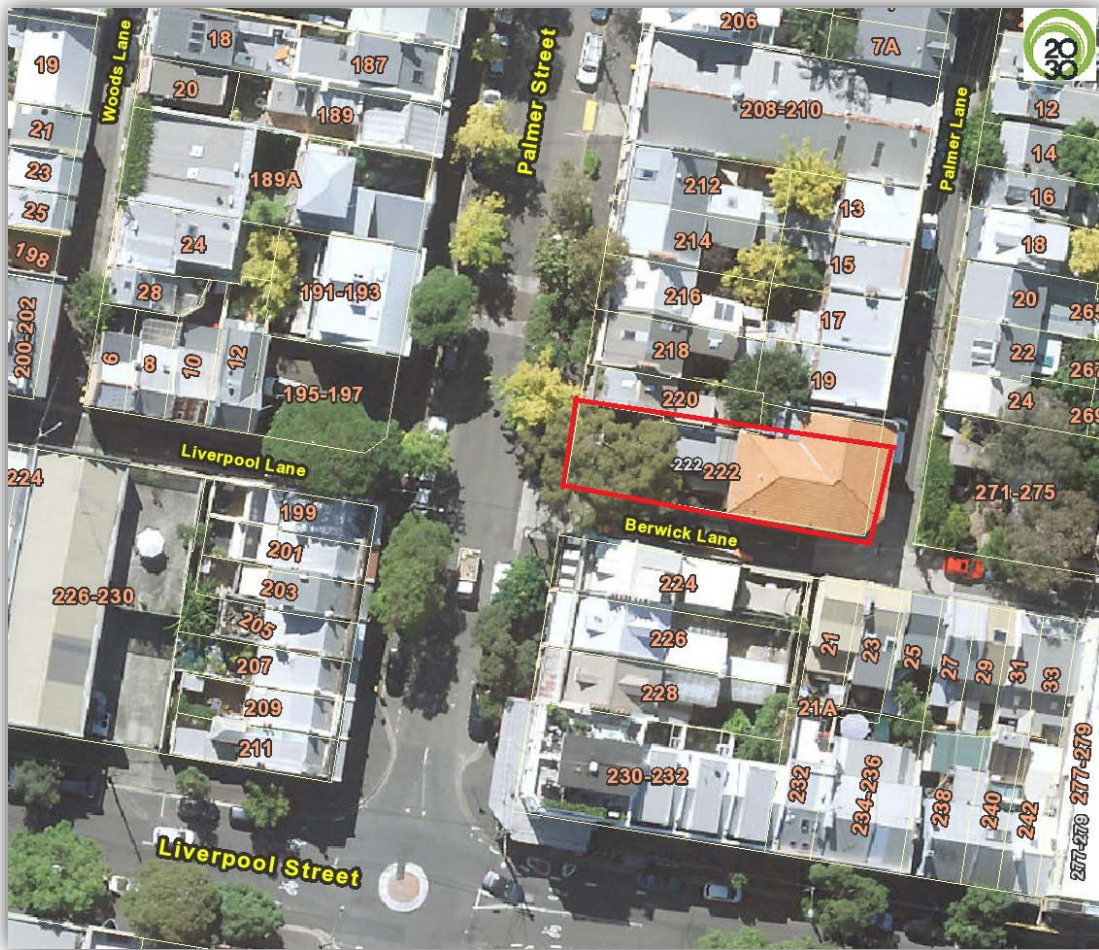

ATTACHMENT B

**LOCATION AND CONCEPTUAL IMAGES OF
FRANCES NEWTON RESERVE**

Attachment B – Location and Concept Design for Frances Newton Reserve

Location of new pocket park at 222 Palmer Street, Darlinghurst